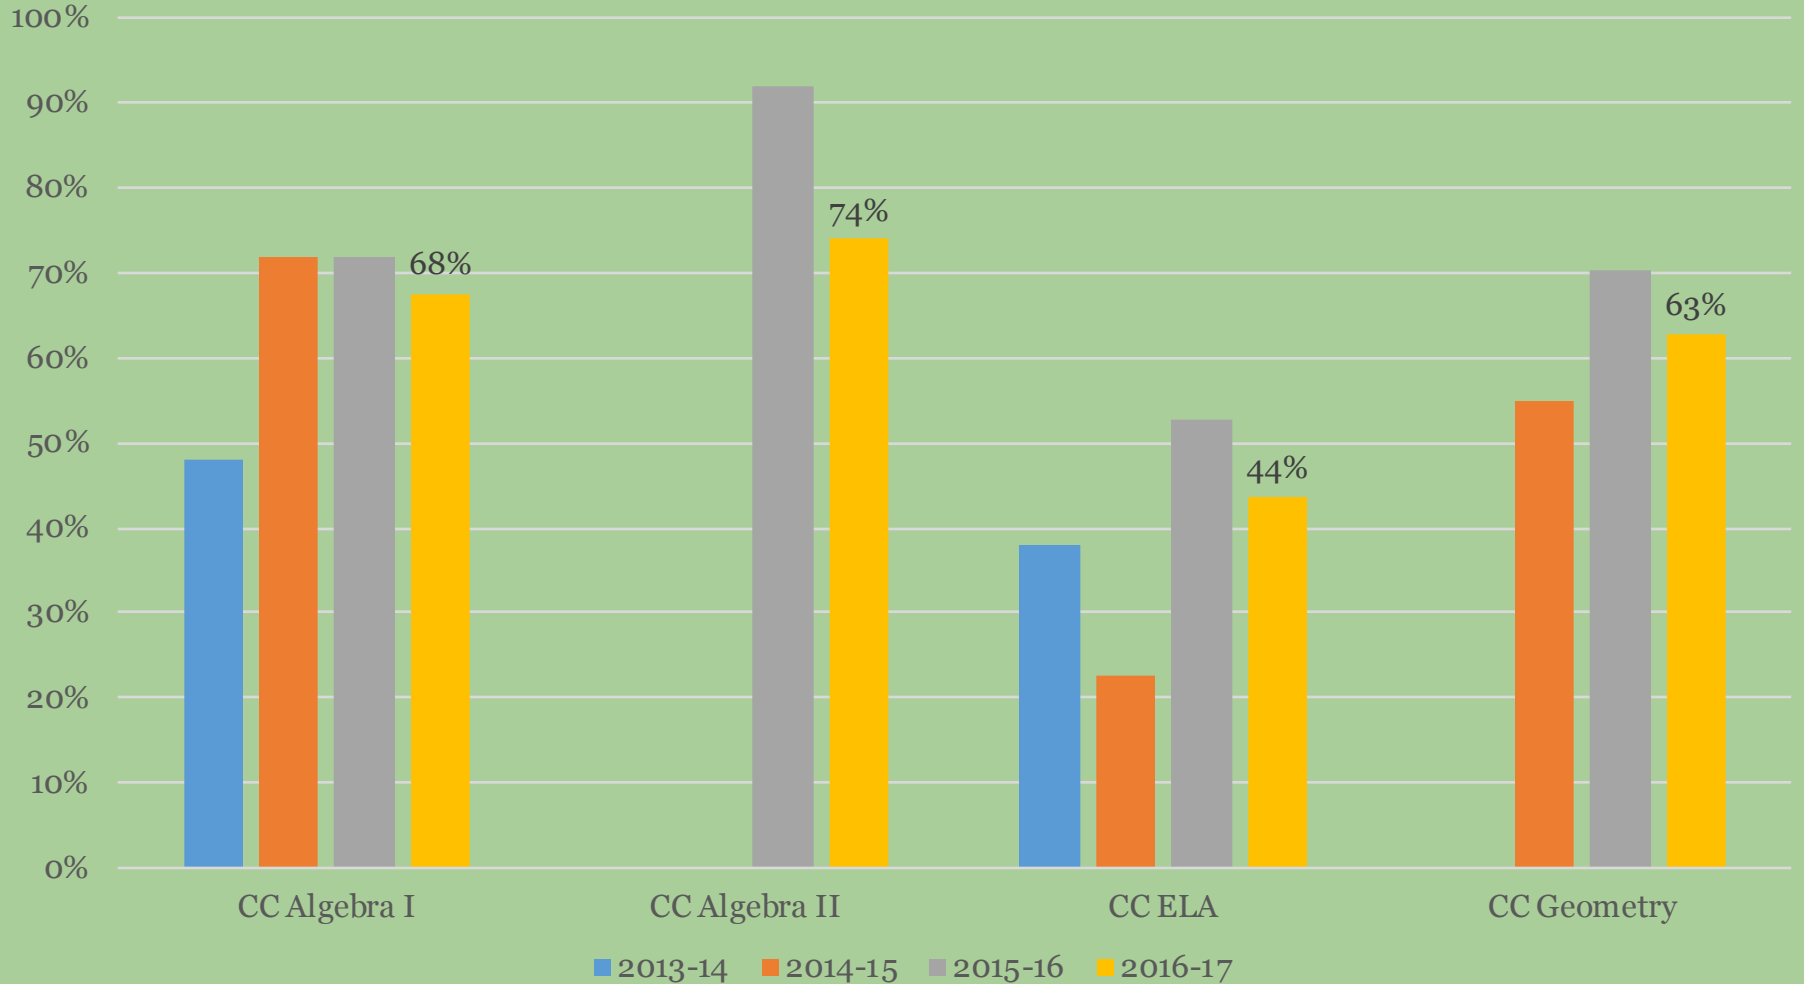

Percent of Students Proficient & Mastery Levels 3, 4, 5 for Common Core Exams in School Years 2013-2017