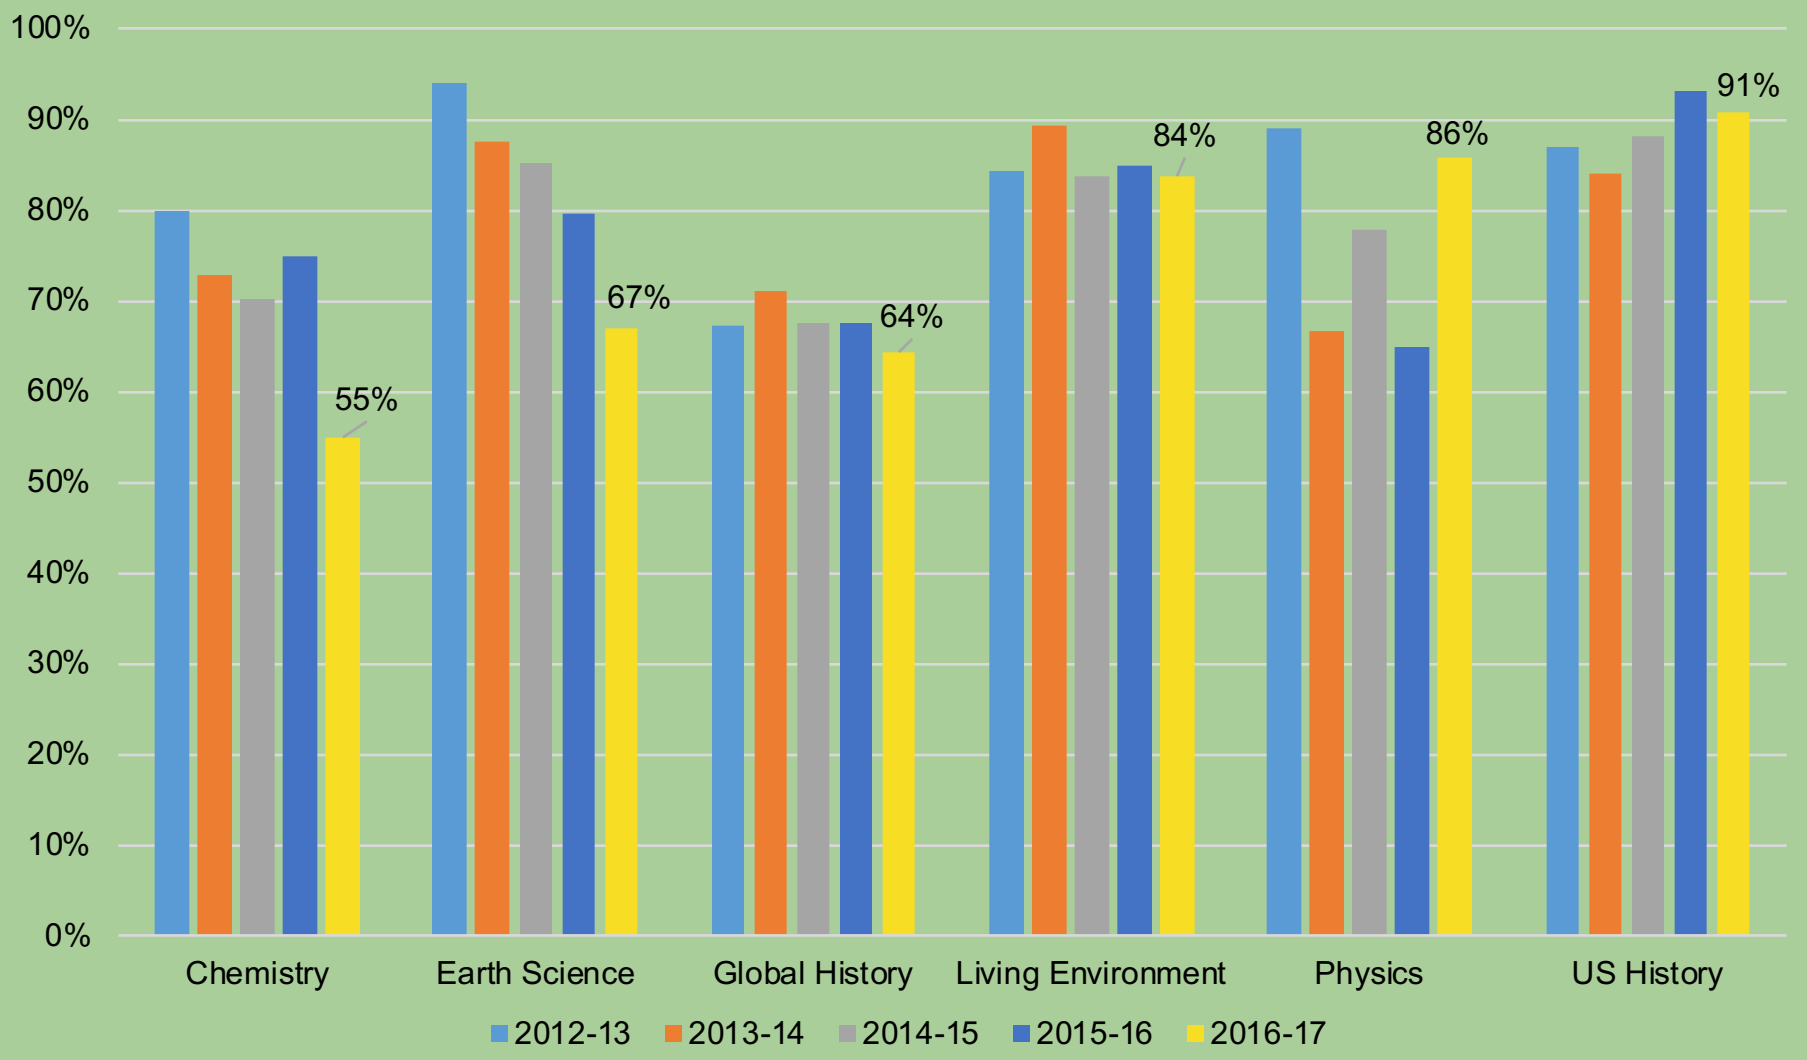

Percent of Student Proficient & Mastery Levels 3-4 for School Years 2012-2017