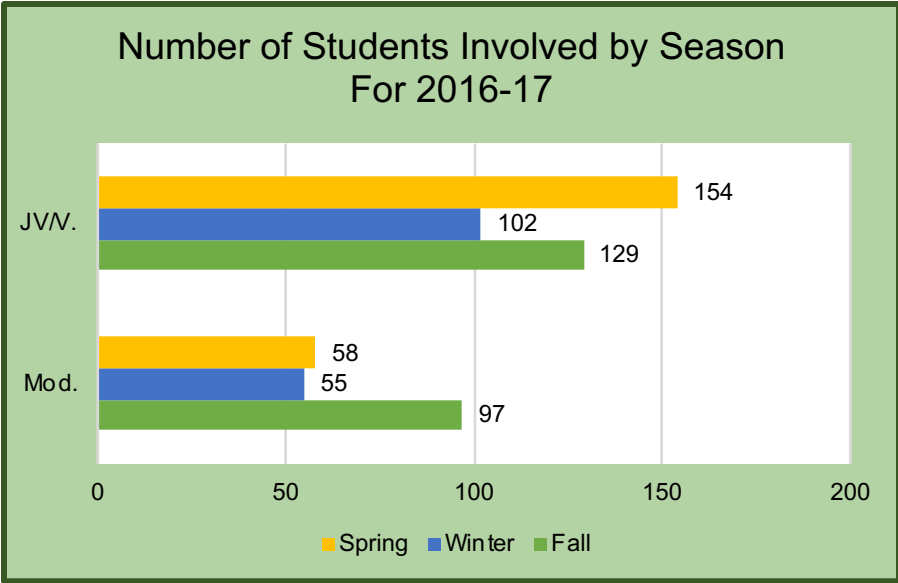

New York State 3-8 Assessments Trend Analysis

Percent Proficient & Mastery

New York State 4th & 8th Grade Science Assessments Trend Analysis Percent Proficient & Mastery Title

Student Participation in Fine Arts for 2016-17