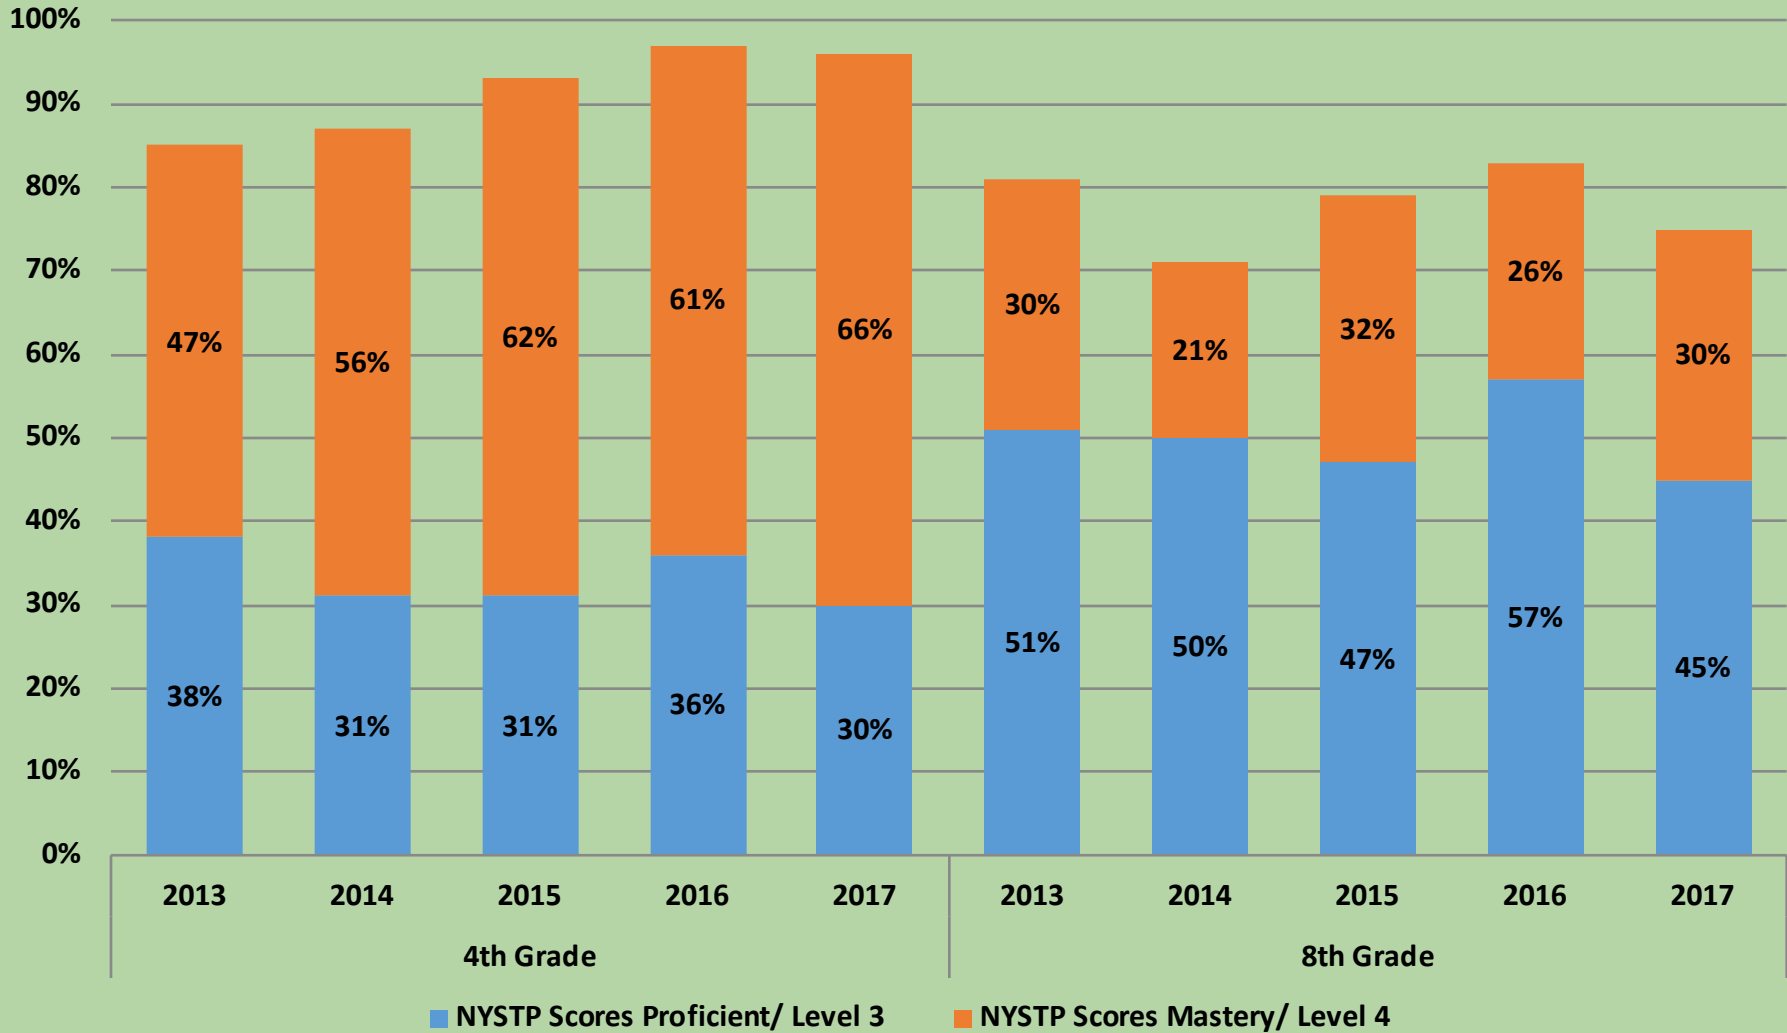

New York State 4th & 8th Grade Science Assessments Trend Analysis Percent Proficient & Mastery Title