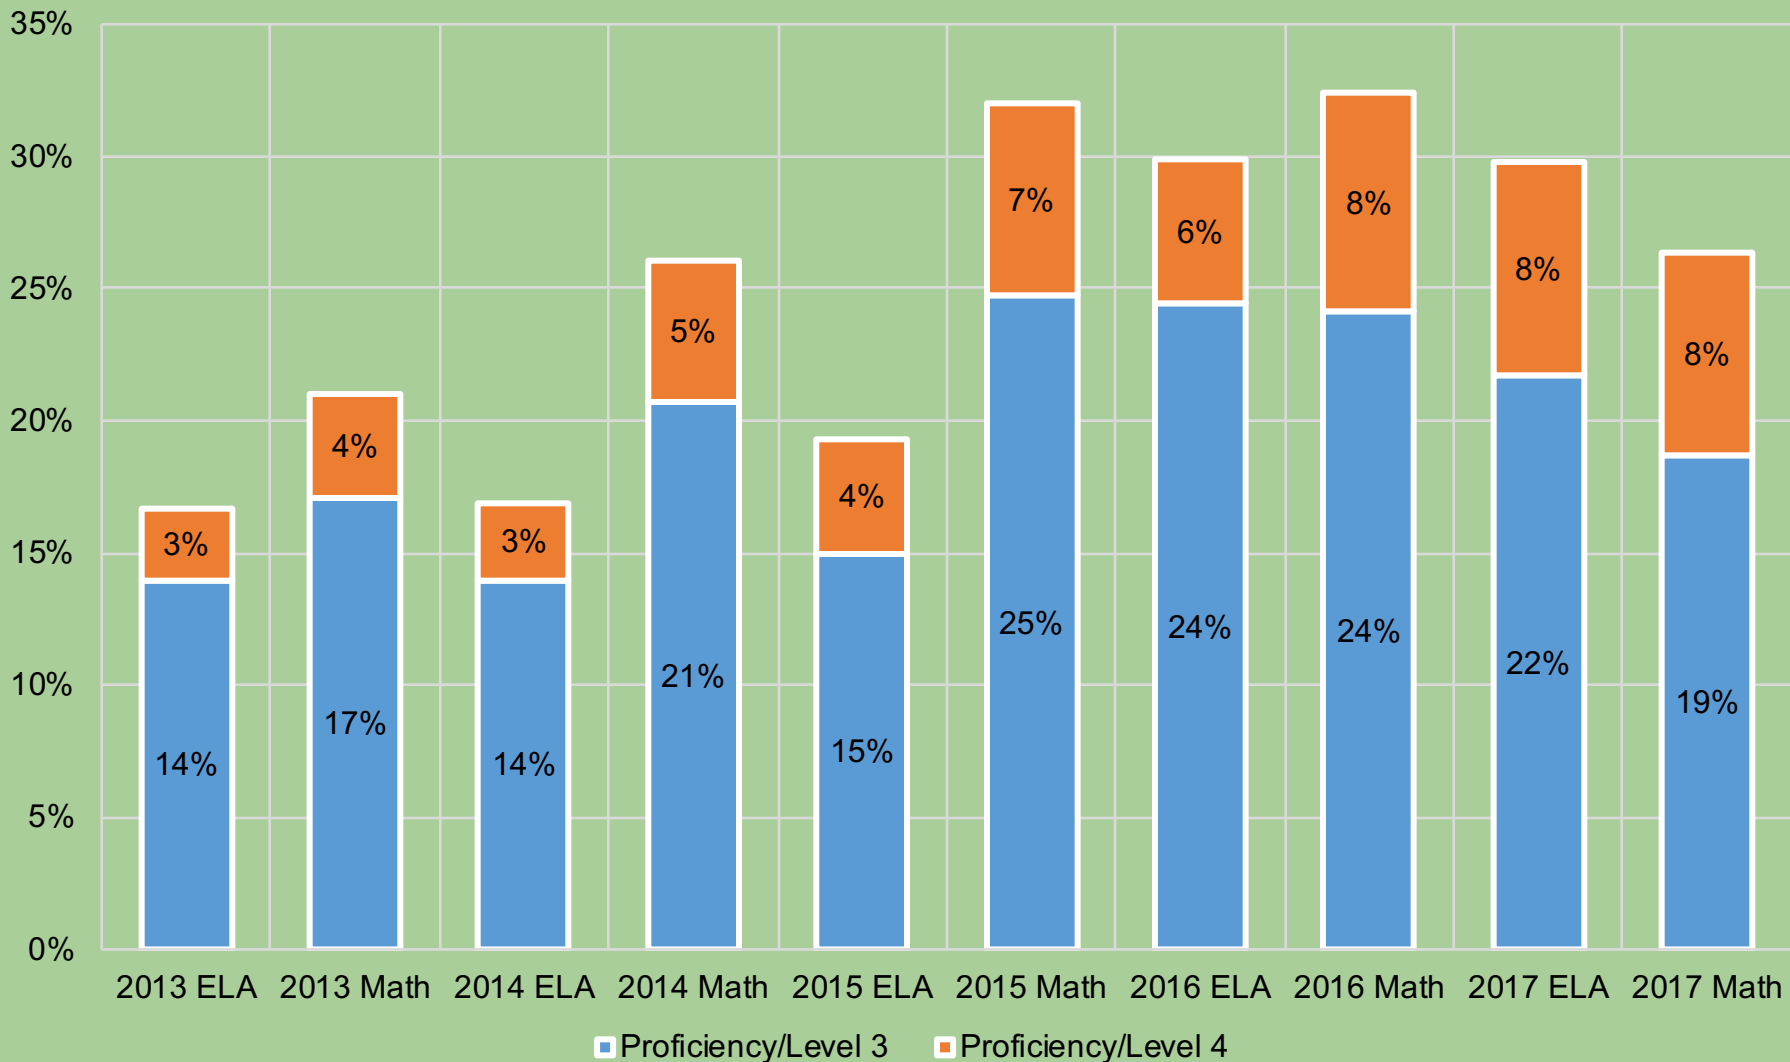

New York State 3-8 Assessments Trend Analysis

Percent Proficient & Mastery