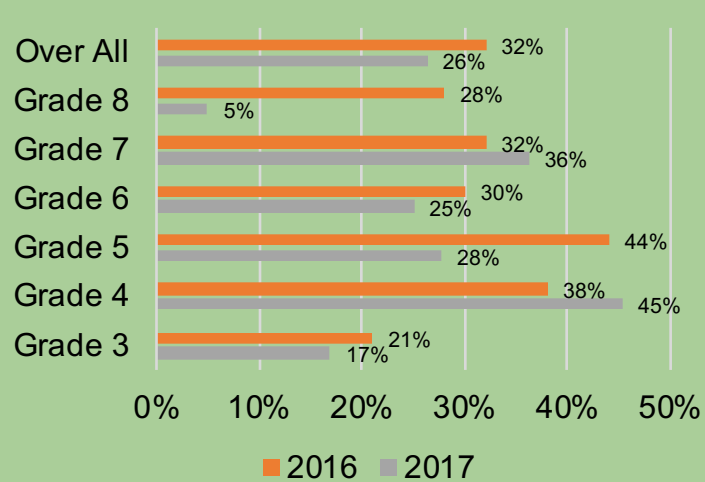

3-8 NYS Assessments Math Proficiency (Levels 3 & 4)