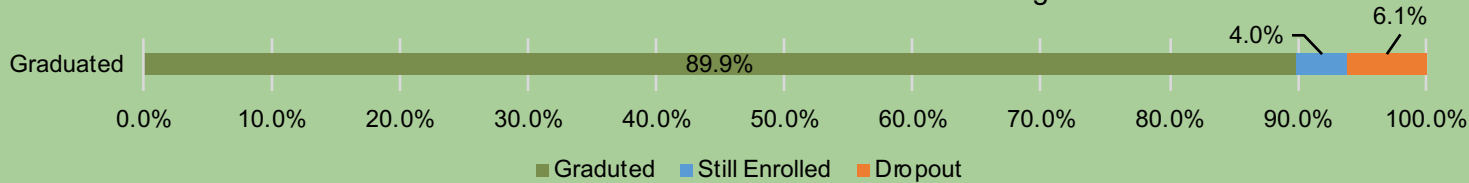

Graduation Rate for the 2013 Cohort 2016 Graduating Class

2016-2017 Enrollment

Grade	Number of Students
Total	1260
Pre-K	56
K	83
1	79
2	98
3	92
4	90
5	105
6	97
7	89
8	69
9	110
10	97
11	94
12	101

3-8 NYS Assessments ELA Proficiency (Levels 3 & 4)