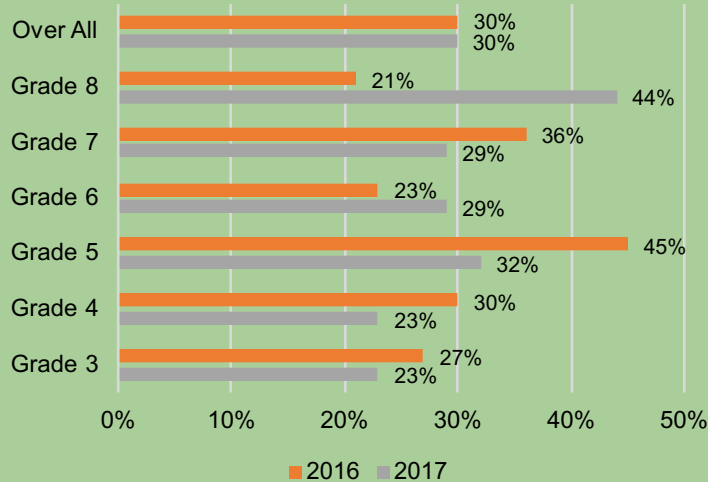

3-8 NYS Assessments ELA Proficiency (Levels 3 & 4)