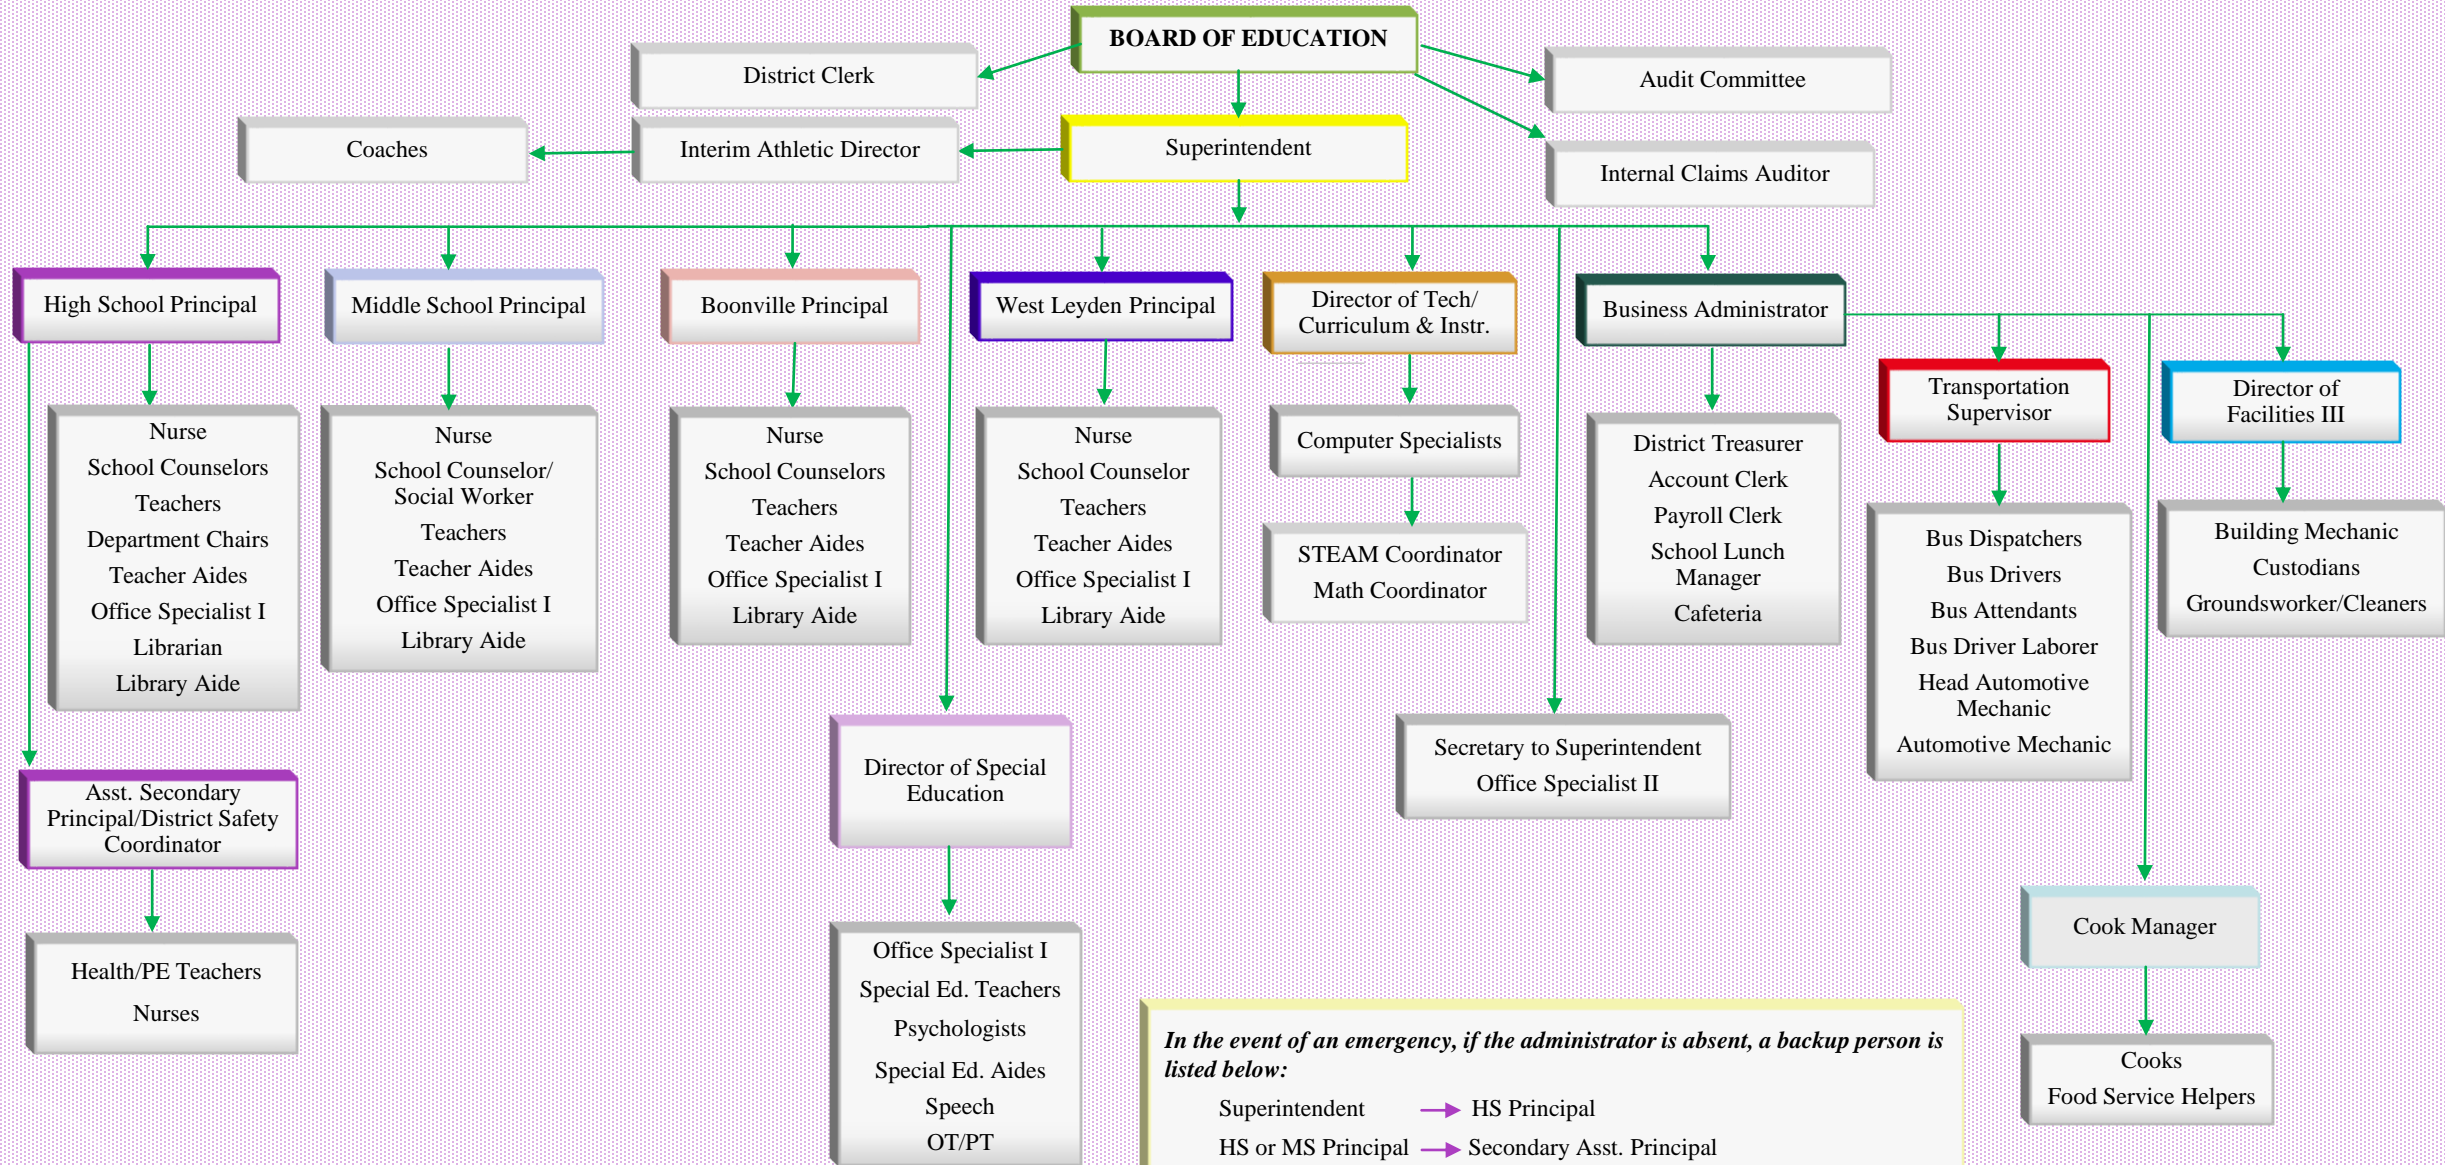

# ADIRONDACK CENTRAL SCHOOL DISTRICT ORGANIZATIONAL CHART

***In the event of an emergency, if the administrator is absent, a backup person is listed below:***

- Superintendent → HS Principal
- HS or MS Principal → Secondary Asst. Principal
- BE Principal → Dir. of Tech/Curr. & Instruction
- WL Principal → Dir. of Tech/Curr. & Instruction